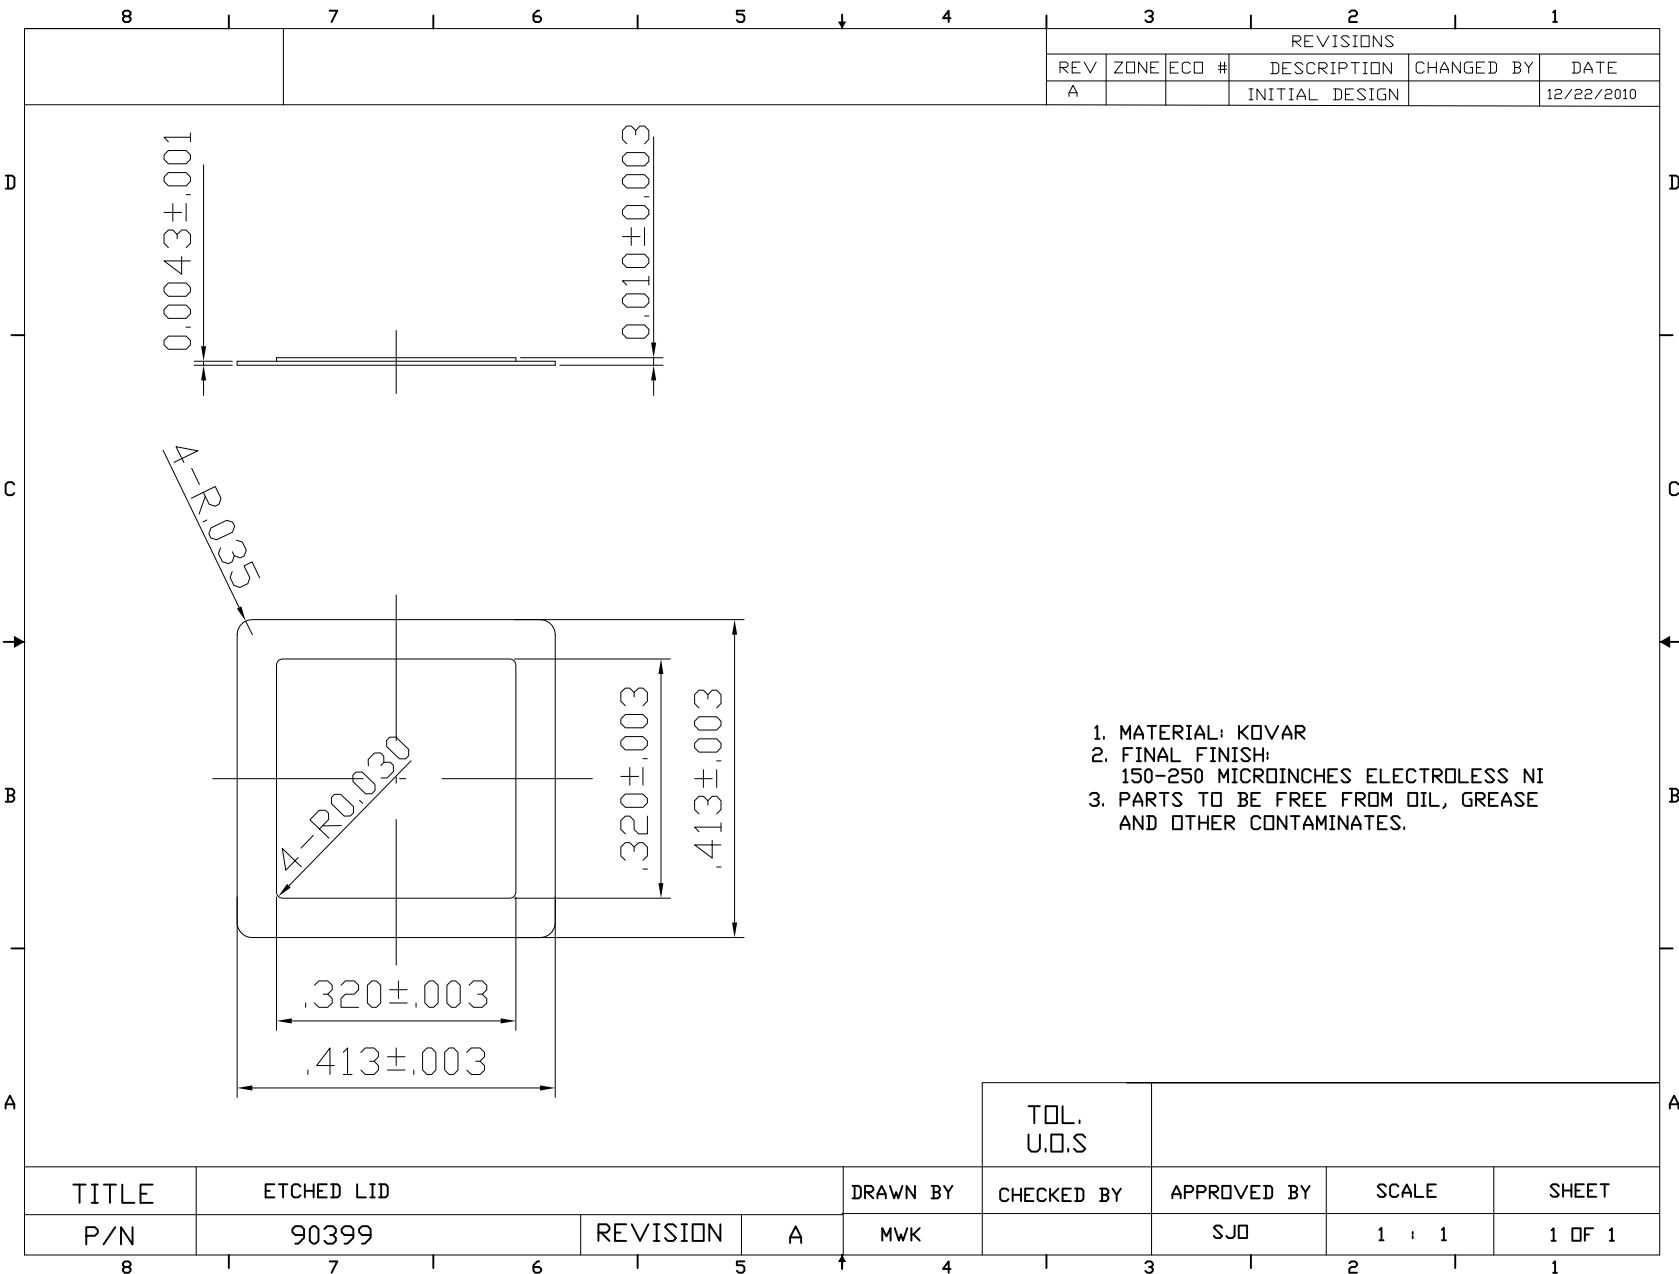

SSM P/N SL-41403

Ph: 408.435.5555 email: ssm_sales@spectrum-semi.com