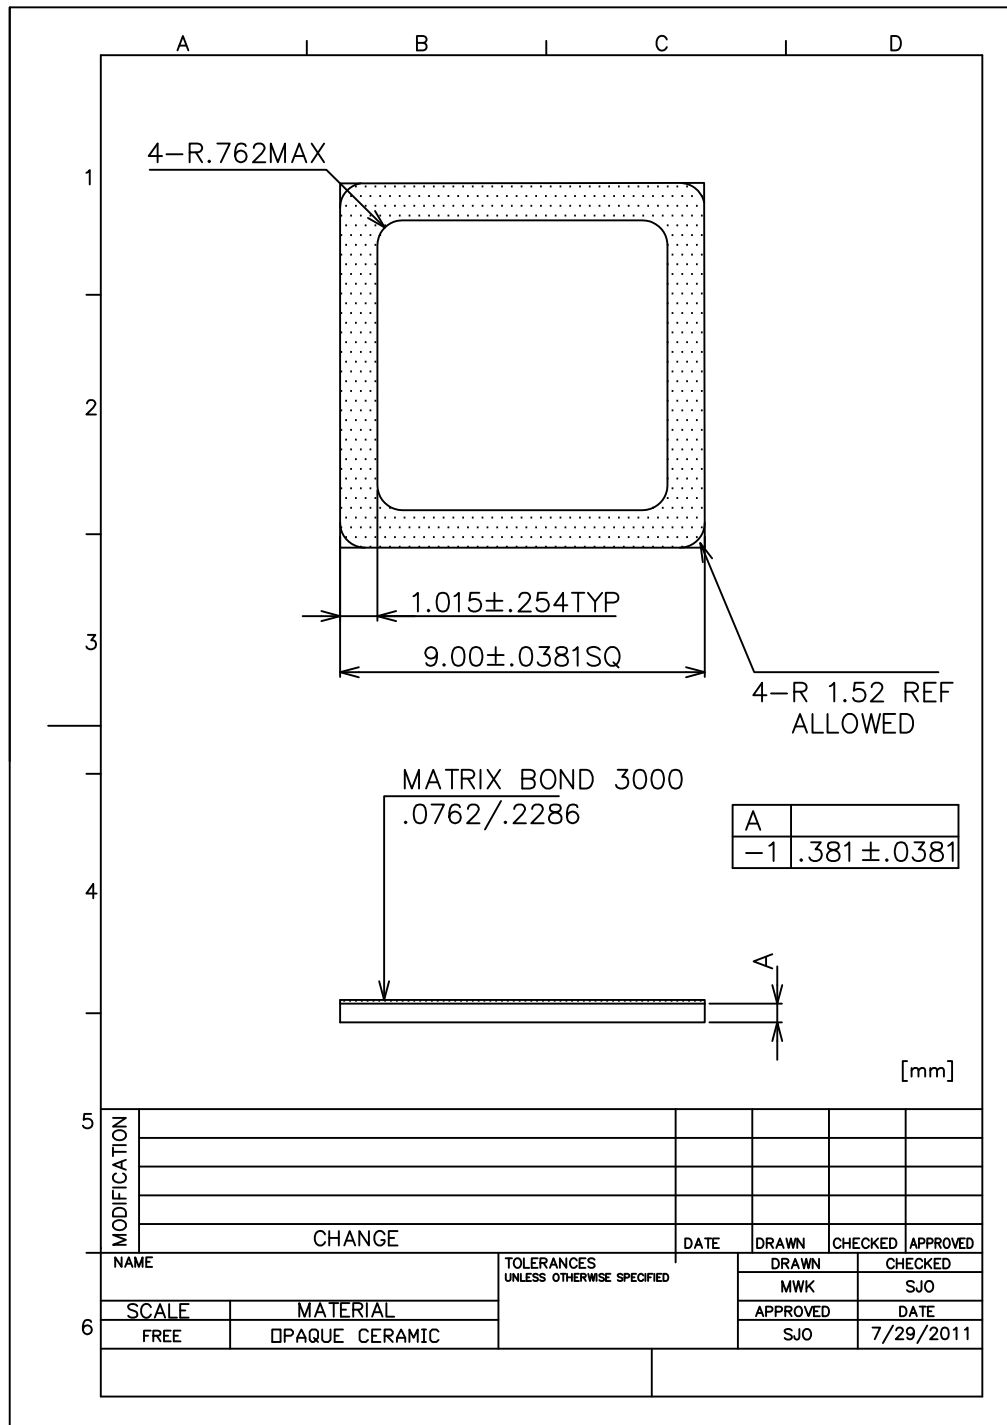

SSM P/N CR-90003

Ph: 408.435.5555 email: ssm_sales@spectrum-semi.com