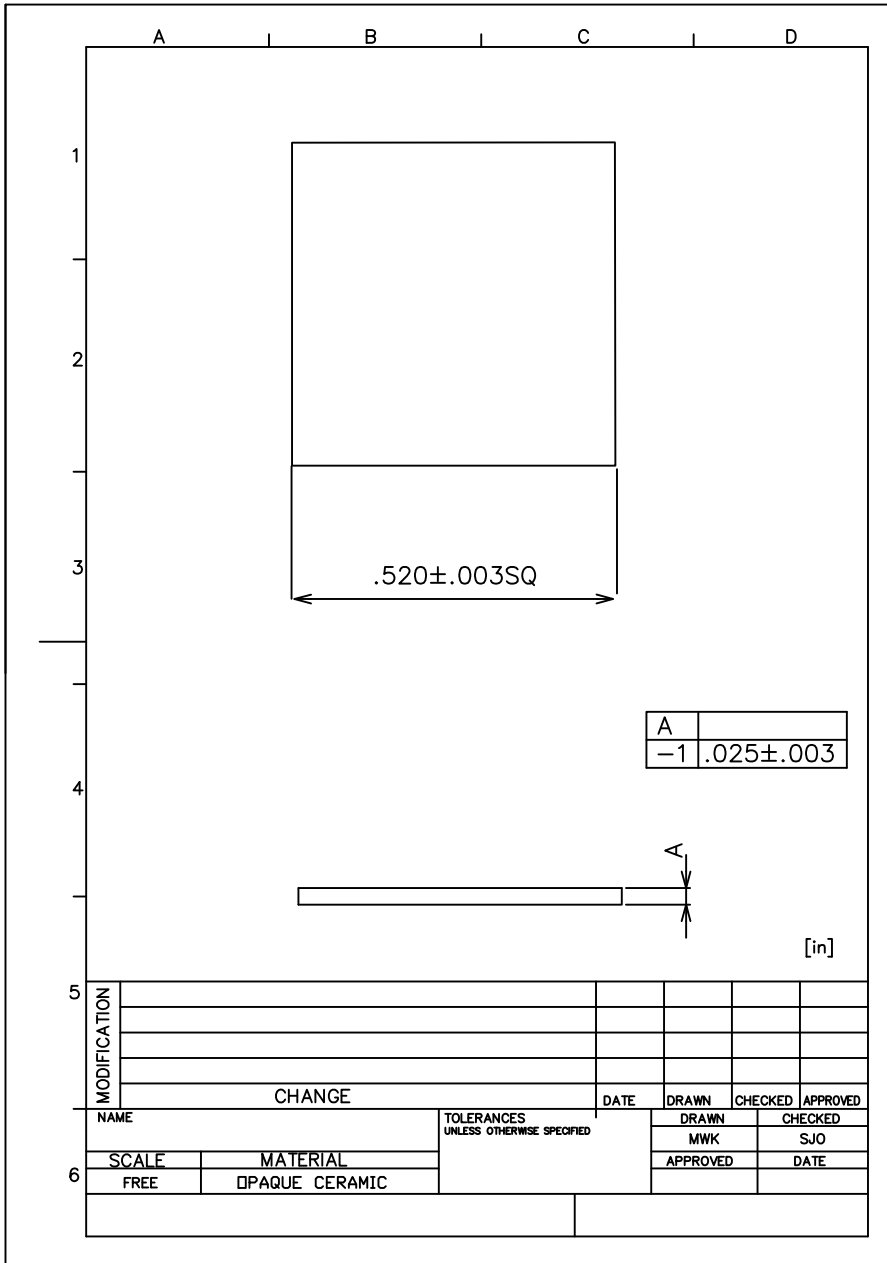

SSM P/N CR-52005

Ph: 408.435.5555 email: ssm_sales@spectrum-semi.com